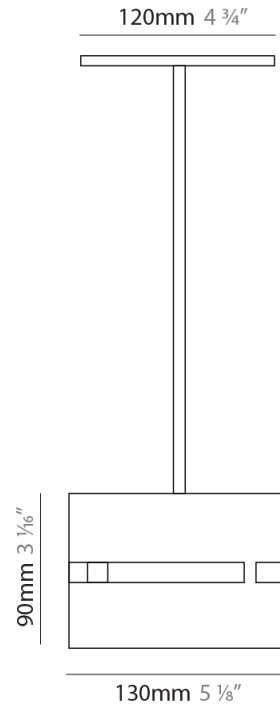

LUZ OCULTA METAL SUSPENSION

D51033-

base number _____
Finish _____
Options _____

1. To build a product code in our configurator select the specify button on the base model # product page
2. To build a manual product code on this datasheet choose from the options listed below in blue font and add the suffix to the base model #

GENERAL

Series: Luz Oculta _____
Subseries: Luz Oculta Metal _____
Brand: Fambuena _____
Division: Design _____
Mounting Type: Suspension _____
Mounting Location: Ceiling _____
Subcategory: Pendant _____

PHYSICAL

Shape: Rectangle _____
Diameter (mm): 130 _____
Diameter (in): 5 1/8 _____
Height (mm): 90 _____
Height (in): 4 1/2 _____
Light Distribution: Direct / Indirect _____
Fixture Finish: [BRA](#) / [BRZ](#) / [ABR](#) _____
Fixture Material: Metal _____
Cable Details: Cable length 2000mm / 79" _____

ELECTRICAL

Number of Lamps: 1 _____
Lamp Type: LED Retrofit _____
Lamp Shape: T4 _____
Bulb Included: Bulb Not Included _____
Max. Wattage Per Lamp (W): 5 _____
Lamp Base: G9 _____
Input Voltage (V): 120 _____

LED

OPTICAL

RATINGS AND CERTIFICATIONS

Certified By: Certified for North American Standards _____
IP rating: IP20 _____