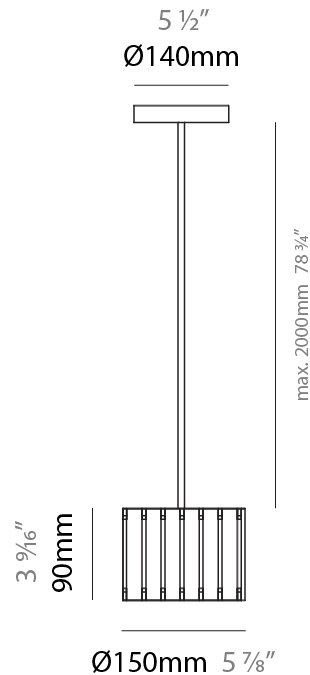

PROJECT	
TYPE	
SPECIFIER	
QUANTITY	
DATE	

LUZ OCULTA WOOD SUSPENSION

D51043- -
base number   Finish Options   Finish Options

1. To build a product code in our configurator select the specify button on the base model # product page
2. To build a manual product code on this datasheet choose from the options listed below in blue font and add the suffix to the base model #

GENERAL

Series: Luz Oculta
Subseries: Luz Oculta Wood
Brand: Fambuena
Division: Design
Mounting Type: Suspension
Mounting Location: Ceiling
Subcategory: Pendant

PHYSICAL

Shape: Rectangle
Diameter (mm): 150
Diameter (in): 5 7/8
Height (mm): 90
Height (in): 3 9/16
Light Distribution: Direct / Indirect
Fixture Finish: [DOW / NAT](#)
Holder Finish: [BRA / BRZ](#)
Fixture Material: Metal / Wood
Cable Details: Cable length 2000mm / 79"

ELECTRICAL

Number of Lamps: 1
Lamp Type: LED Retrofit
Lamp Shape: T4
Bulb Included: Bulb Not Included
Max. Wattage Per Lamp (W): 3
Lamp Base: G9
Input Voltage (V): 120

LED

OPTICAL

RATINGS AND CERTIFICATIONS

Certified By: Certified for North American Standards
IP rating: IP20